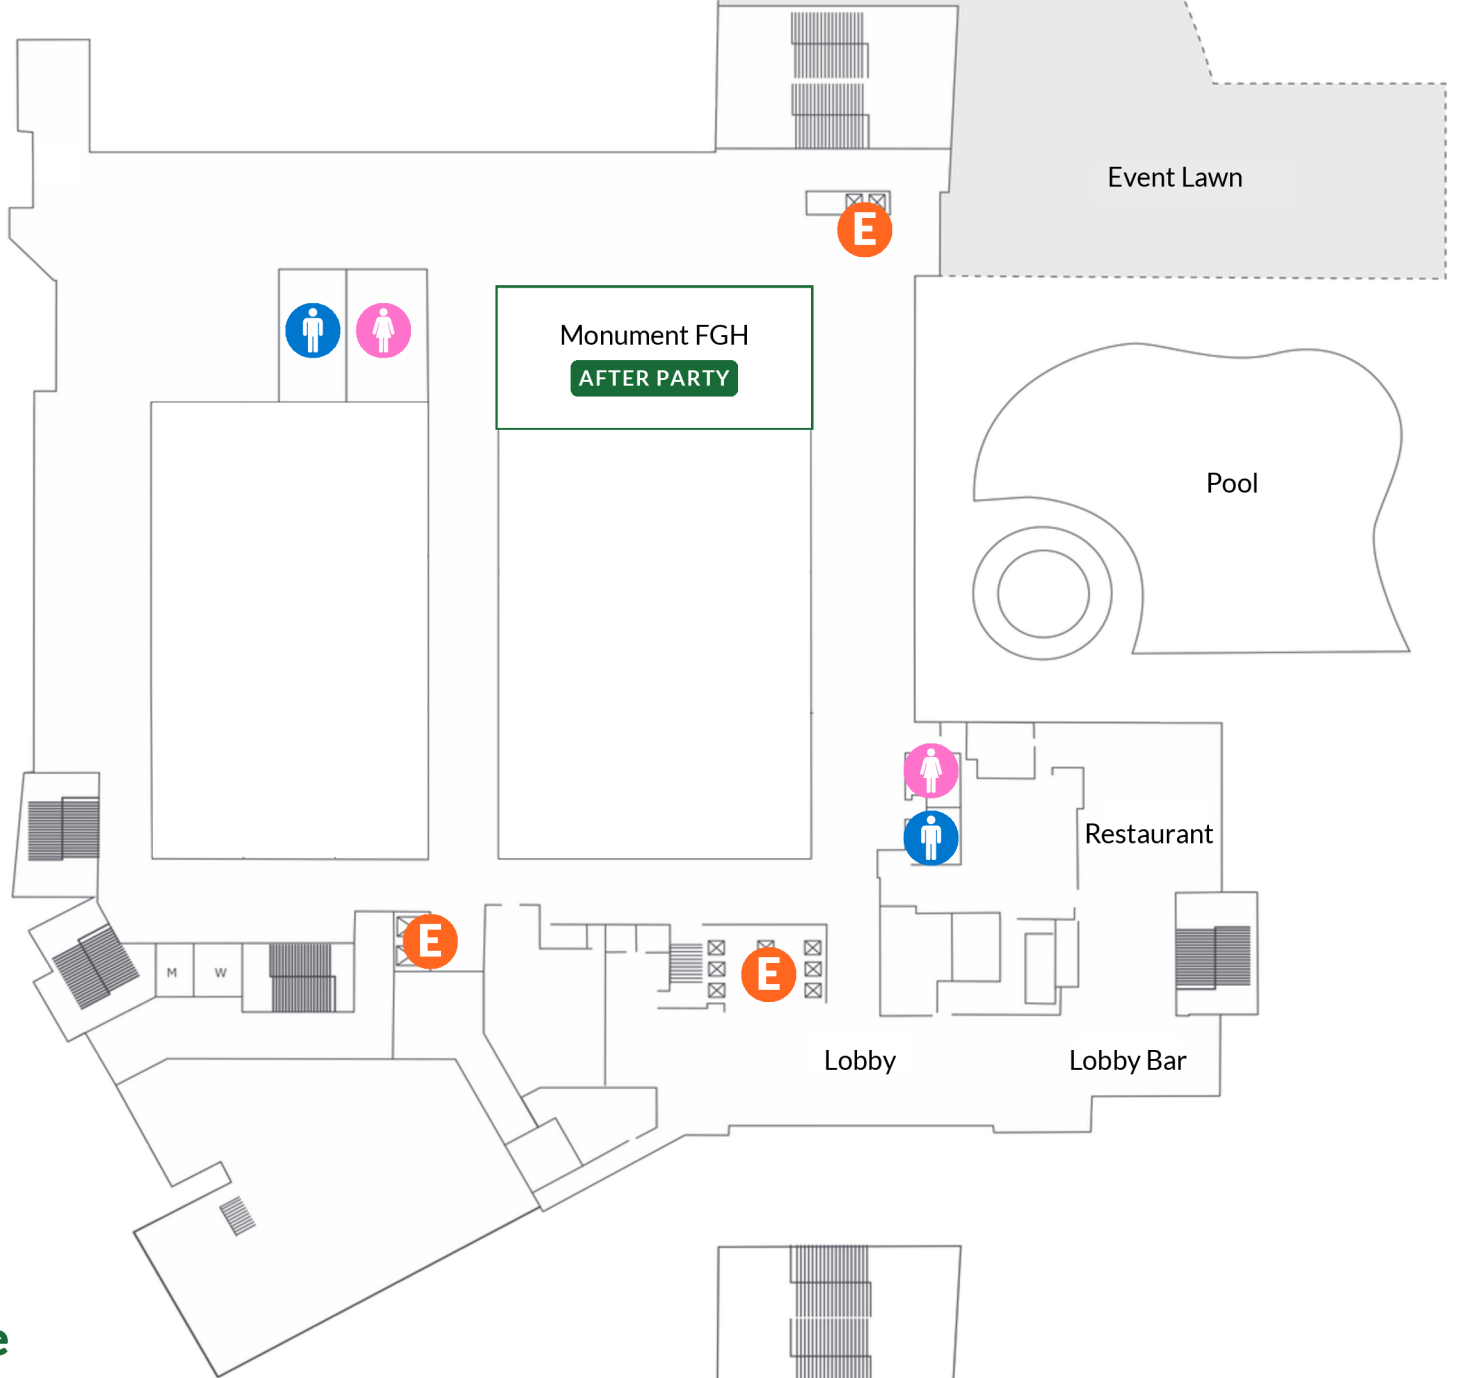

**Loews Arlington Hotel**

888 Nolan Ryan Expressway, Arlington, Texas, 76011

**Level One**

**Level Three**

-  Elevators
-  Men's Room
-  Women's Room